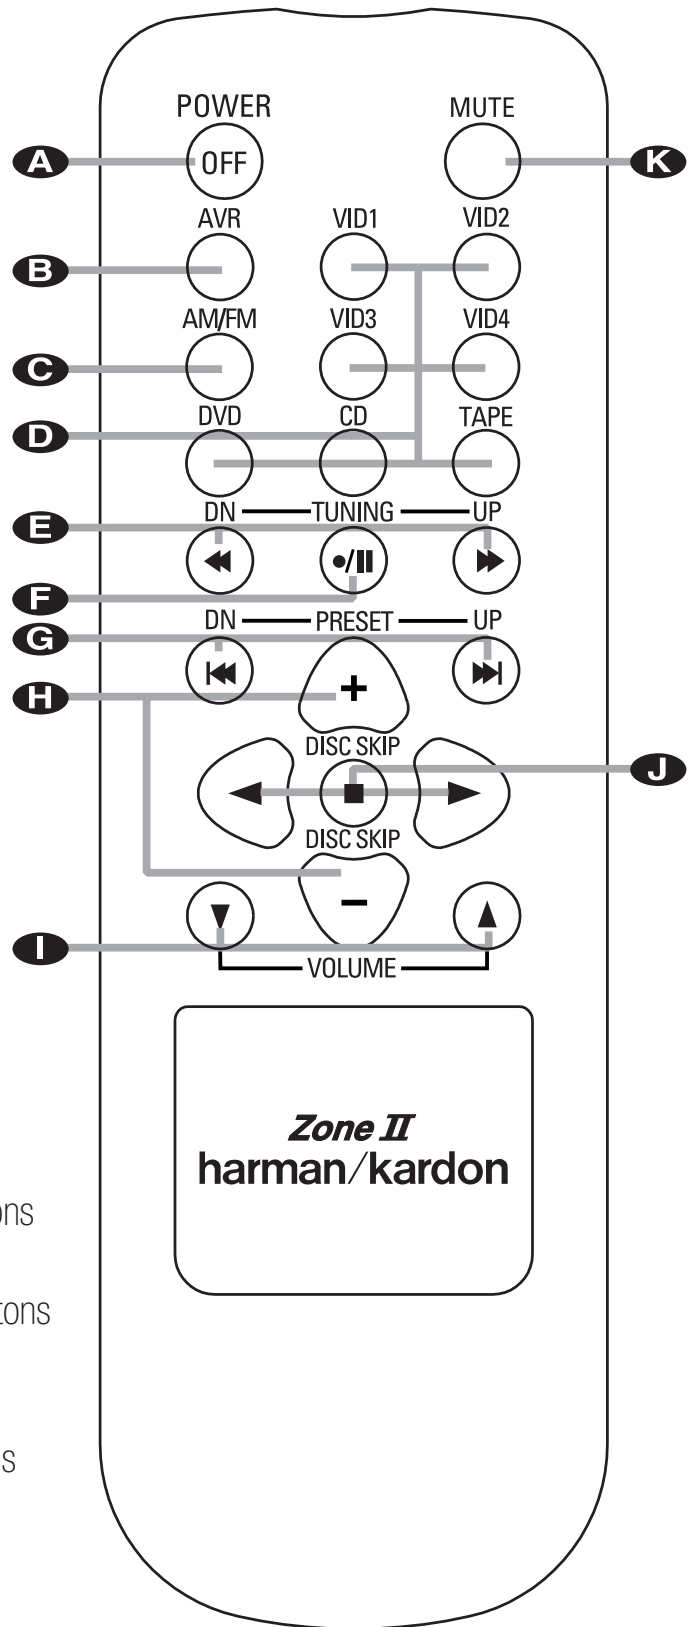

AVR 635 ZONE II REMOTE CONTROL FUNCTIONS

- A** Power Off Button
- B** AVR Selector Button
- C** AM/FM Tuner Selector
- D** Input Selectors
- E** Tuning Up/Down – Fast Play Buttons
- F** Record/Pause Button
- G** Preset Up/Down – Track Skip Buttons
- H** Disc Skip Buttons
- I** Volume Up/Down Buttons
- J** Play Forward/Reverse/Stop Buttons
- K** Mute Button

Zone II
harman/kardon